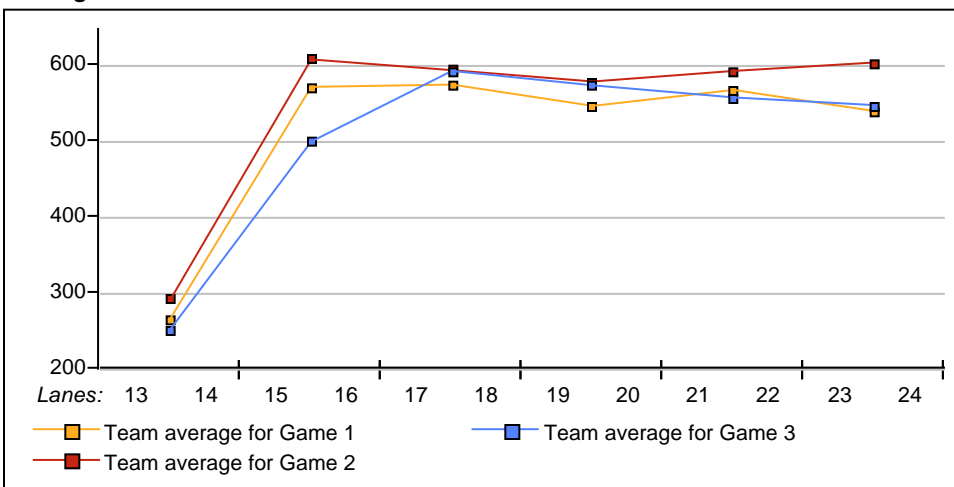

Average of Scores for Each Game