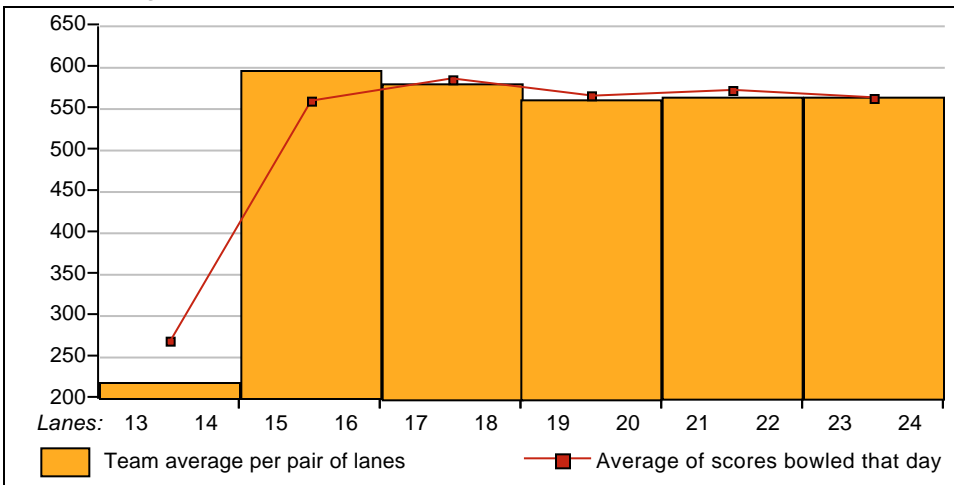

Team Average vs Ave of Scores